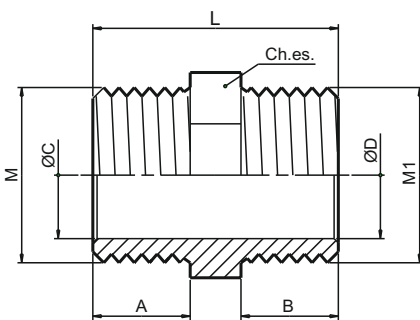

Descrizione

Corpo

Materiale

Ottone CW617N - EN12164
OPPURE
Ottone CW617N - EN12165

Description

Body

Material

CW617N - EN12164 brass
OR
CW617N - EN12165 brass

Caratteristiche Tecniche

Temperatura max di esercizio : 200°C
Temperatura min di esercizio : -20°C
Pressione max di esercizio : 30 bar
Filettature : maschio UNI ISO 228

Technical Features

Maximum temperature : 200°C
Minimum temperature : -20°C
Maximum operating pressure : 30 bar
Threads : male UNI ISO 228

Tabella dimensioni Sizes table

M	M1	CODICE CODE	CODICE CODE	L	A	B	ØC	ØD	Ch.es.	MATERIALE MATERIAL
1/4"	1/4"	1552G000202	150 0354	22,5	8,5	9	8,2	8,0	14	CW617N
3/8"	1/4"	1552G000302	150 0306	23,0	10	9	12,0	8,0	17	CW617N
3/8"	3/8"	1552G000303	150 0218	24,0	10	10	12,0	12,0	17	CW617N
1/2"	1/4"	1552G000402	150 0395	24,5	11,5	9	15,0	8,0	21	CW617N
1/2"	3/8"	1552G000403	150 0074	23,5	10,5	9	15,0	12,0	21	CW617N
1/2"	1/2"	1552G000404	150 0002	25,0	10,5	10,5	15,0	15,0	21	CW617N
3/4"	1/2"	1552G000504	150 0012	27,0	11,5	10,5	20,0	15,0	27	CW617N
3/4"	3/4"	1552G000505	150 0008	28,0	11,5	11,5	20,5	20,5	27	CW617N
1"	1/2"	1552G000604	150 0089	33,0	15	11,5	25,5	15,0	34	CW617N
1"	3/4"	1552G000605	150 0022	29,5	13	11,5	25,5	20,5	34	CW617N
1"	1"	1552G000606	150 0001	36,5	15	15	25,5	25,5	34	CW617N
1 1/4"	1"	1552G000706	150 0044	40,0	16	15	32,0	25,5	42	CW617N
1 1/4"	1 1/4"	1552G000707	150 0025	41,5	16	16	34,0	34,0	46	CW617N
1 1/2"	1 1/4"	1552G000807	150 0097	45,0	17	16	39,0	32,0	48	CW617N
1 1/2"	1 1/2"	1552G000808	150 0088	46,0	17	17	39,0	39,0	48	CW617N
2"	1 1/2"	1552G000908	150 0164	52,0	21	17	50,0	39,0	60	CW617N
2"	2"	1552G000909	150 0081	56,0	21	21	50,0	50,0	60	CW617N
2 1/2"	1 1/2"	1552G001008	150 0486	61,0	27	20	63,0	39,0	Ott.76	CW617N
2 1/2"	2 1/2"	1552G001010	150 0279	68,0	27	27	63,0	63,0	Ott.76	CW617N
3"	3"	1552G001111	150 0375	75,0	30	30	74,0	74,0	Ott.89	CW617N
4"	4"	1552G001212	150 0487	90,0	36	36	98,0	98,0	Ott.115	CW617N